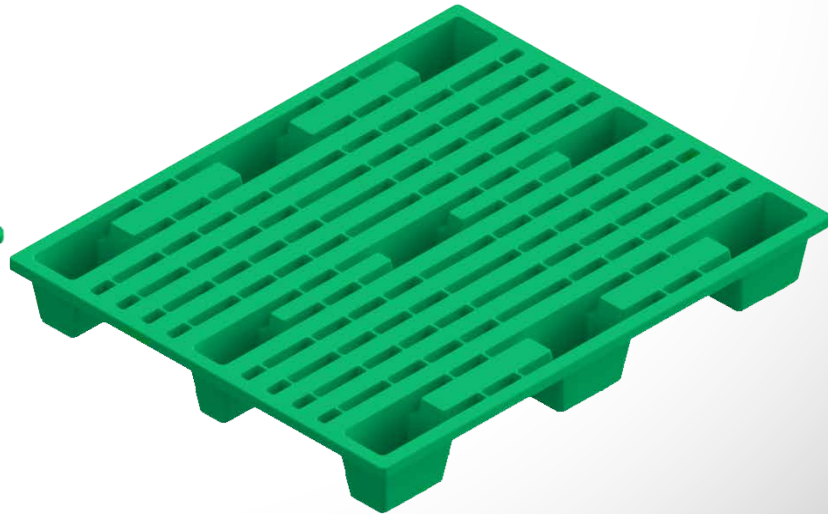

EXTREMELY DURABLE

EXCELLENT PRICES

RHINO PALLETS

Made to Last.

48 x 40 Heavy Duty Material Handling Pallet

48 x 48 Drum Pallet

48 x 40 Nestable Pallet

WWW.RHINOPALLETS.COM