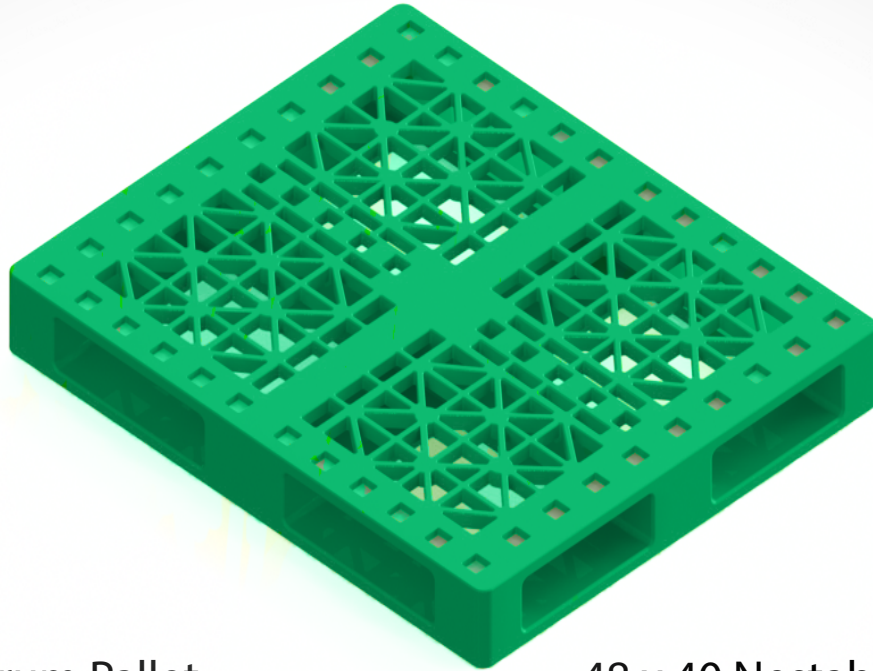

EXTREMELY DURABLE

EXCELLENT PRICES

RHINO PALLETS

Made to Last.

48 x 40 Heavy Duty Material Handling Pallet

48 x 48 Drum Pallet

48 x 40 Nestable Pallet

WWW.RHINOPALLETS.COM