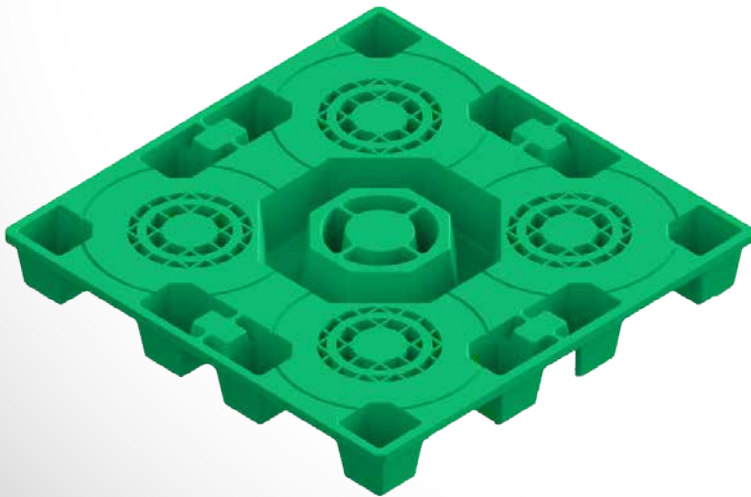

EXTREMELY DURABLE

EXCELLENT PRICES

RHINO PALLETS

Made to Last.

48 x 40 Heavy Duty Material Handling Pallet

48 x 48 Drum Pallet

48 x 40 Nestable Pallet

WWW.RHINOPALLETS.COM